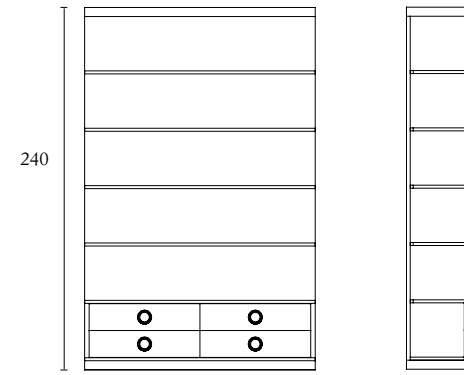

Cod. HMATBICCTV / Cod. HMATBICCTVL
cm 153 x 46 x h 240 - inch 60.2 x 18.1 x 94.4