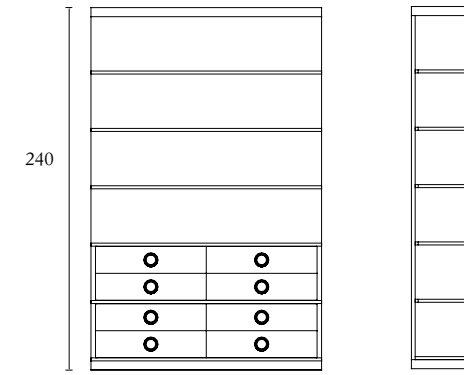

Cod. HMATBIC
cm 6 x 49 x h 243 - inch 2.3 x 19.2 x 95.6