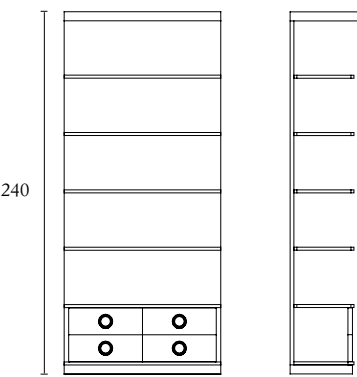

**Cod. HAFAUBURG**  
cm 75 x 72 x h 113/126 - inch 29.5 x 28.3 x 44.4/49.6

**Cod. HALEX\_FAU**  
cm 100 x 76 x h 78 - inch 39.3 x 30 x 30.7

MATIGNON - Système de bibliothèque modulaire

Cod. HMATBI55CV / HMATBI55CL / HMATBI55C  
cm 55 x 46 x h 240 - inch 21.6 x 18.1 x 94.4

Cod. HMATBI551PSL / HMATBI551PL  
cm 55 x 46 x h 240 - inch 21.6 x 18.1 x 94.4

Cod. HMATBI104CV / HMATBI104CL / HMATBI104C  
cm 104 x 46 x h 240 - inch 40.9 x 18.1 x 94.4

Cod. HMATBI104I2PB / Cod. HMATBI104I2PBL  
cm 104 x 46 x h 240 - inch 40.9 x 18.1 x 94.4

Cod. HMATBI104I4T / Cod. HMATBI104I4TL  
cm 104 x 46 x h 240 - inch 40.9 x 18.1 x 94.4

Cod. HMATBI104I8T / Cod. HMATBI104I8TL  
cm 104 x 46 x h 240 - inch 40.9 x 18.1 x 94.4

Cod. HMATBI154CV / HMATBI154CL / HMATBI154C  
cm 153 x 46 x h 240 - inch 60.2 x 18.1 x 94.4