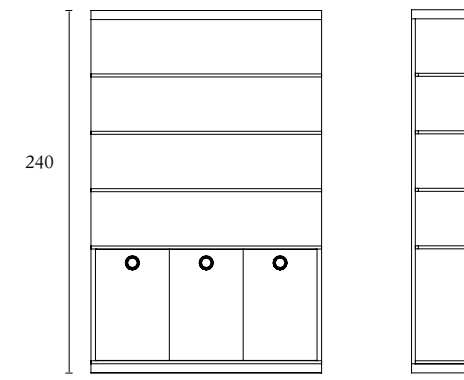

Cod. HMATBI154I8T / Cod. HMATBI154I8TL
cm 153 x 46 x h 240 - inch 60.2 x 18.1 x 94.4

Cod. HMATBI1543PB / Cod. HMATBI1543PBL
cm 153 x 46 x h 240 - inch 60.2 x 18.1 x 94.4