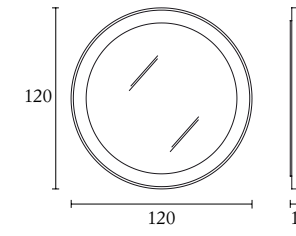

Cod. HAMIRRO
cm Ø 120 - inch 47.2