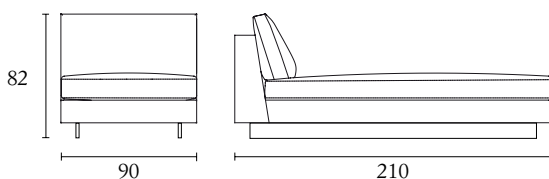

Cod. HAUSS300SM  
cm 300 x 104 x h 82 - inch 118.1 x 41 x 32.2

Cod. HAUSSMON210SM  
cm 210 x 104 x h 82 - inch 82.6 x 41 x 32.2

Cod. HAUSSMON240SM3A3D  
cm 240 x 104 x h 82 - inch 94.4 x 41 x 32.2

Cod. HADIVPOUG  
cm 120 x 70 x h 43 - inch 47.2 x 27.5 x 17

Cod. HADIVPOUG  
cm 104 x 104 x h 43 - inch 41 x 41 x 17

Cod. HAUSSMON270SM  
cm 270 x 104 x h 82 - inch 106 x 41 x 32.2

Cod. HADIVMERSM  
cm 90 x 210 x h 82 - inch 35.4 x 82.6 x 32.2

Cod. HADIVAMGSM  
cm 104 x 104 x h 82 - inch 41 x 41 x 32.2