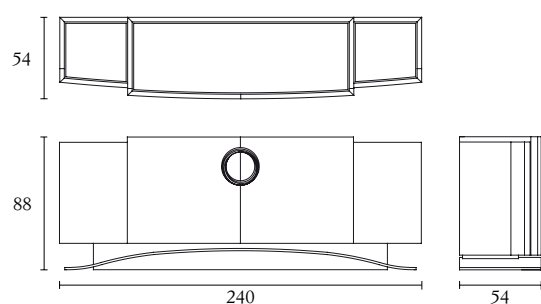

# Dessins Techniques

Technical Drawing

**Cod. HABUF240**  
cm 240 x 88 x 54 - inch 93.6 x 34.6 x 21.2

**Cod. HABUF150**  
cm 150 x 88 x 54 - inch 94.4 x 34.6 x 21.2

**Cod. HAFAU**  
cm 54 x 60 x 91 - inch 21.2 x 23.6 x 35.8