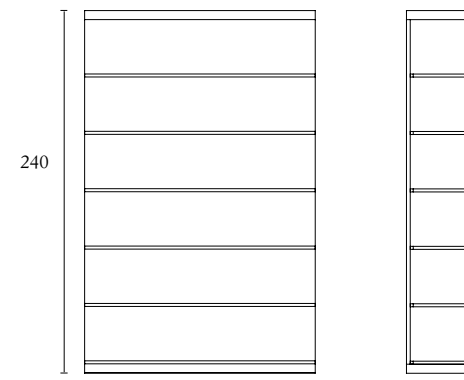

Cod. HMATBI154CV / HMATBI154CL / HMATBI154C
cm 153 x 46 x h 240 - inch 60.2 x 18.1 x 94.4

Cod. HMATBI154I4T / Cod. HMATBI154I4TL
cm 153 x 46 x h 240 - inch 60.2 x 18.1 x 94.4