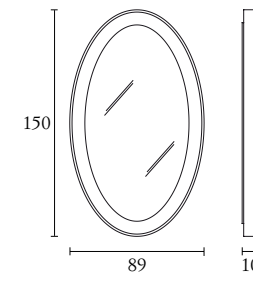

Cod. HMATBI104I4T / Cod. HMATBI104I4TL  
cm 104 x 46 x h 240 - inch 40.9 x 18.1 x 94.4

Cod. HMATBI104I8T / Cod. HMATBI104I8TL  
cm 104 x 46 x h 240 - inch 40.9 x 18.1 x 94.4

Cod. HMATBI154CV / HMATBI154CL / HMATBI154C  
cm 153 x 46 x h 240 - inch 60.2 x 18.1 x 94.4

Cod. HMATBI1543PB / Cod. HMATBI1543PBL  
cm 153 x 46 x h 240 - inch 60.2 x 18.1 x 94.4

Cod. HMATBI154I4T / Cod. HMATBI154I4TL  
cm 153 x 46 x h 240 - inch 60.2 x 18.1 x 94.4

Cod. HMATBI154I8T / Cod. HMATBI154I8TL  
cm 153 x 46 x h 240 - inch 60.2 x 18.1 x 94.4

Cod. HMATBICCTV / Cod. HMATBICCTVL  
cm 153 x 46 x h 240 - inch 60.2 x 18.1 x 94.4

Cod. HMATBIC  
cm 6 x 49 x h 243 - inch 2.3 x 19.2 x 95.6

**Cod. HALIT160**  
California special size bed  
cm 205 x 251 x h 146 - inch 80.7 x 98.8 x 57.4  
sommier 160 x 200

**Cod. HAMIROV**  
cm 89 x 10 x h 150 - inch 35 x 3.9 x 59

**Cod. HAMIRRO**  
cm Ø 120 - inch 47.2

**Cod. HACHEV85**  
cm 85 x 50 x h 55 - inch 33.4 x 19.7 x 21.6

**Cod. HACHEV65T**  
cm 65 x 50 x h 55 - inch 25.5 x 19.7 x 21.6