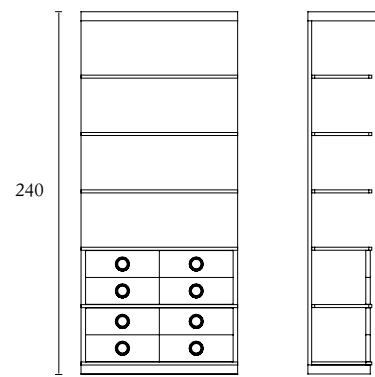

**Cod. HAFAUBURG**  
cm 75 x 72 x h 113/126 - inch 29.5 x 28.3 x 44.4/49.6

**Cod. HALEX\_FAU**  
cm 100 x 76 x h 78 - inch 39.3 x 30 x 30.7

MATIGNON - Système de bibliothèque modulaire

Cod. HMATBI55CV / HMATBI55CL / HMATBI55C  
cm 55 x 46 x h 240 - inch 21.6 x 18.1 x 94.4

Cod. HMATBI551PSL / HMATBI551PL  
cm 55 x 46 x h 240 - inch 21.6 x 18.1 x 94.4

Cod. HMATBI104CV / HMATBI104CL / HMATBI104C  
cm 104 x 46 x h 240 - inch 40.9 x 18.1 x 94.4

Cod. HMATBI104I2PB / Cod. HMATBI104I2PBL  
cm 104 x 46 x h 240 - inch 40.9 x 18.1 x 94.4

Cod. HMATBI104I4T / Cod. HMATBI104I4TL  
cm 104 x 46 x h 240 - inch 40.9 x 18.1 x 94.4

Cod. HMATBI104I8T / Cod. HMATBI104I8TL  
cm 104 x 46 x h 240 - inch 40.9 x 18.1 x 94.4

Cod. HMATBI154CV / HMATBI154CL / HMATBI154C  
cm 153 x 46 x h 240 - inch 60.2 x 18.1 x 94.4