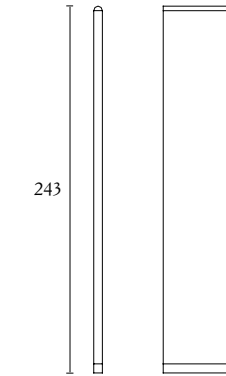

Cod. HMATBI551PSL / HMATBI551PL  
cm 55 x 46 x h 240 - inch 21.6 x 18.1 x 94.4

Cod. HMATBI104CV / HMATBI104CL / HMATBI104C  
cm 104 x 46 x h 240 - inch 40.9 x 18.1 x 94.4

Cod. HMATBI104I2PB / Cod. HMATBI104I2PBL  
cm 104 x 46 x h 240 - inch 40.9 x 18.1 x 94.4

Cod. HMATBI104I4T / Cod. HMATBI104I4TL  
cm 104 x 46 x h 240 - inch 40.9 x 18.1 x 94.4

Cod. HMATBI104I8T / Cod. HMATBI104I8TL  
cm 104 x 46 x h 240 - inch 40.9 x 18.1 x 94.4

Cod. HMATBI154CV / HMATBI154CL / HMATBI154C  
cm 153 x 46 x h 240 - inch 60.2 x 18.1 x 94.4

Cod. HMATBI1543PB / Cod. HMATBI1543PBL  
cm 153 x 46 x h 240 - inch 60.2 x 18.1 x 94.4

Cod. HMATBI154I4T / Cod. HMATBI154I4TL  
cm 153 x 46 x h 240 - inch 60.2 x 18.1 x 94.4

Cod. HMATBI154I8T / Cod. HMATBI154I8TL  
cm 153 x 46 x h 240 - inch 60.2 x 18.1 x 94.4

Cod. HMATBICCTV / Cod. HMATBICCTVL  
cm 153 x 46 x h 240 - inch 60.2 x 18.1 x 94.4

Cod. HMATBIC  
cm 6 x 49 x h 243 - inch 2.3 x 19.2 x 95.6

**Cod. HALIT160**  
California special size bed  
cm 205 x 251 x h 146 - inch 80.7 x 98.8 x 57.4  
sommier 160 x 200